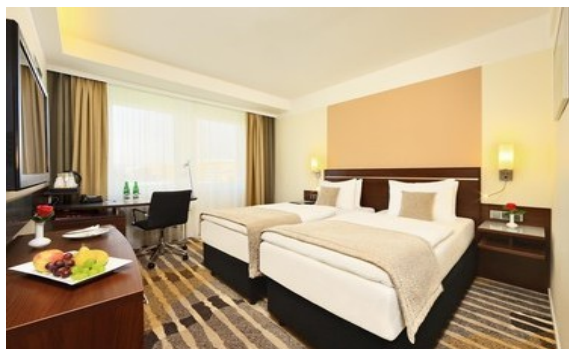

HOTEL DUO, PRAGUE town

Category: **4 stars**

| | |
|-----------------------------------|---|
| Hotel address: | Teplická 492 190 00 Praha 9 |
| WWW: | www.hotelduo.cz |
| Contact: | info@hotelduo.cz |
| Regatta course Račice: | 51 km from the hotel approximately 45 minutes |
| Parking: | bus and car outdoor parking – charged service 400 CZE/car |
| Accommodation capacity: | 80x superior twin rooms |
| Room equipment: | private bathroom – bath tub, toilet, hairdryer satellite TV, fridge, safe deposit box, coffee and tea making facilities bed with the headboard at the top of the bed separated beds air conditioning, non-smoking room room size 21 m ² |
| Internet Wi-Fi connection: | free of charge |
| Daily cleaning: | free of charge |
| Laundry service: | charged service |
| Hotel facilities: | Hotel restaurant Formanka, The Terrace Café, In-hotel shop, luggage storage Sportcentre with Bowling, indoor swimming pool, sauna, Fitness-room, Sports and Thai massage, hairdressing salon All – charged service |
| English speaking staff: | yes |