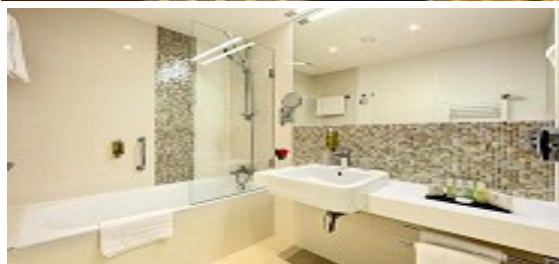

HOTEL DUO, PRAGUE town

Category: **4 stars**

| | |
|-----------------------------------|---|
| Hotel address: | Teplická 492 190 00 Praha 9 |
| WWW: | www.hotelduo.cz |
| Contact: | info@hotelduo.cz |
| Regatta course Račice: | 51 km from the hotel approximately 45 minutes |
| Parking: | bus and car outdoor parking – charged service 400 CZE/car |
| Accommodation capacity: | 80x superior twin rooms |
| Room equipment: | private bathroom – bath tub, toilet, hairdryer satellite TV, fridge, safe deposit box, coffee and tea making facilities bed with the headboard at the top of the bed separated beds air conditioning, non-smoking room room size 21 m ² |
| Internet Wi-Fi connection: | free of charge |
| Daily cleaning: | free of charge |
| Laundry service: | charged service |
| Hotel facilities: | Hotel restaurant Formanka, The Terrace Café, In-hotel shop, luggage storage Sportcentre with Bowling, indoor swimming pool, sauna, Fitness-room, Sports and Thai massage, hairdressing salon All – charged service |
| English speaking staff: | yes |