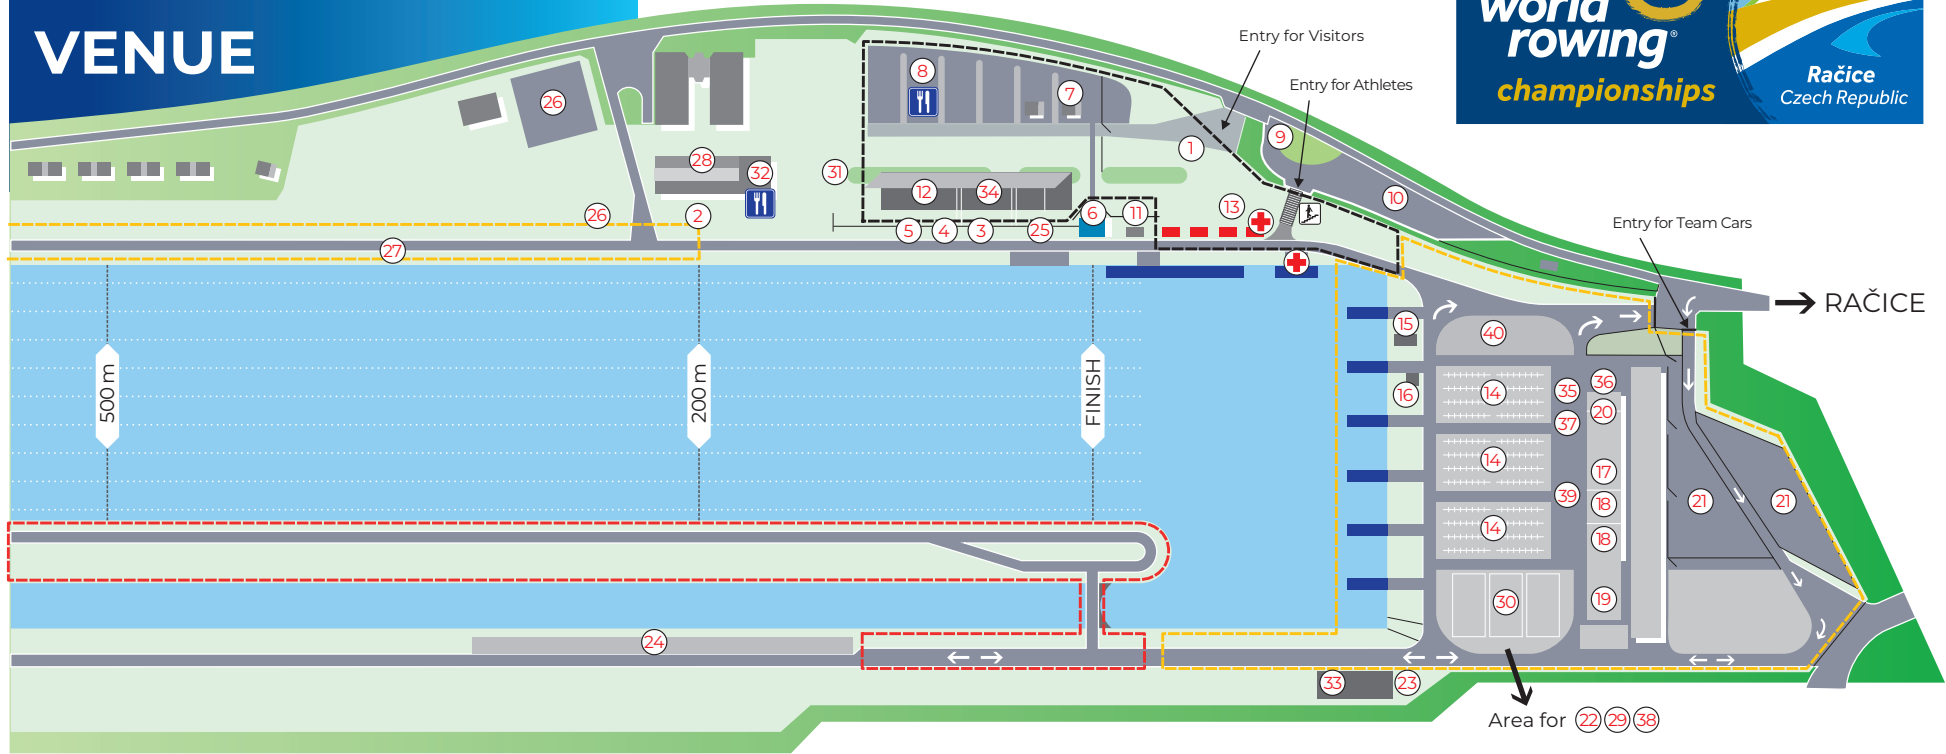

# RAČICE REGATTA VENUE

Zones:  Visitors  Accredited zone  TV

<b>1</b> Accreditation	<b>9</b> Transport Office	<b>17</b> Team Info	<b>25</b> Team Managers Work Space	<b>33</b> Team Managers Meeting Room
<b>2</b> Catering Tent	<b>10</b> Shuttle Bus Stop	<b>18</b> Changing Rooms	<b>26</b> Parking Media, OC, FISA	<b>34</b> Uncovered Grandstands
<b>3</b> Media Centre	<b>11</b> Mixed Zone	<b>19</b> Athletes Weighing	<b>27</b> Bike Road for Coaches	<b>35</b> Boat Washing
<b>4</b> Medical Centre	<b>12</b> FISA Family & Presidents Grandstands	<b>20</b> Boat Weighing	<b>28</b> Administration Building	<b>36</b> Bag Drop off + Lost & Found
<b>5</b> Doping Control	<b>13</b> Water Rescue	<b>21</b> Parking for Teams	<b>29</b> Boat Repair	<b>37</b> Tap Drinking Water
<b>6</b> Finish Tower	<b>14</b> Boat Storage	<b>22</b> Area for Team Tents	<b>30</b> Para Athletes Area	<b>38</b> Ergometers
<b>7</b> Currency Exchange	<b>15</b> Control Commission	<b>23</b> Bike Rental	<b>31</b> Refreshmet	<b>39</b> Athletes Grandstand
<b>8</b> Market Place	<b>16</b> Boat Numbers, GPS	<b>24</b> Parking for Trailers	<b>32</b> Labe aréna Restaurant	<b>40</b> Rest Area & Massage