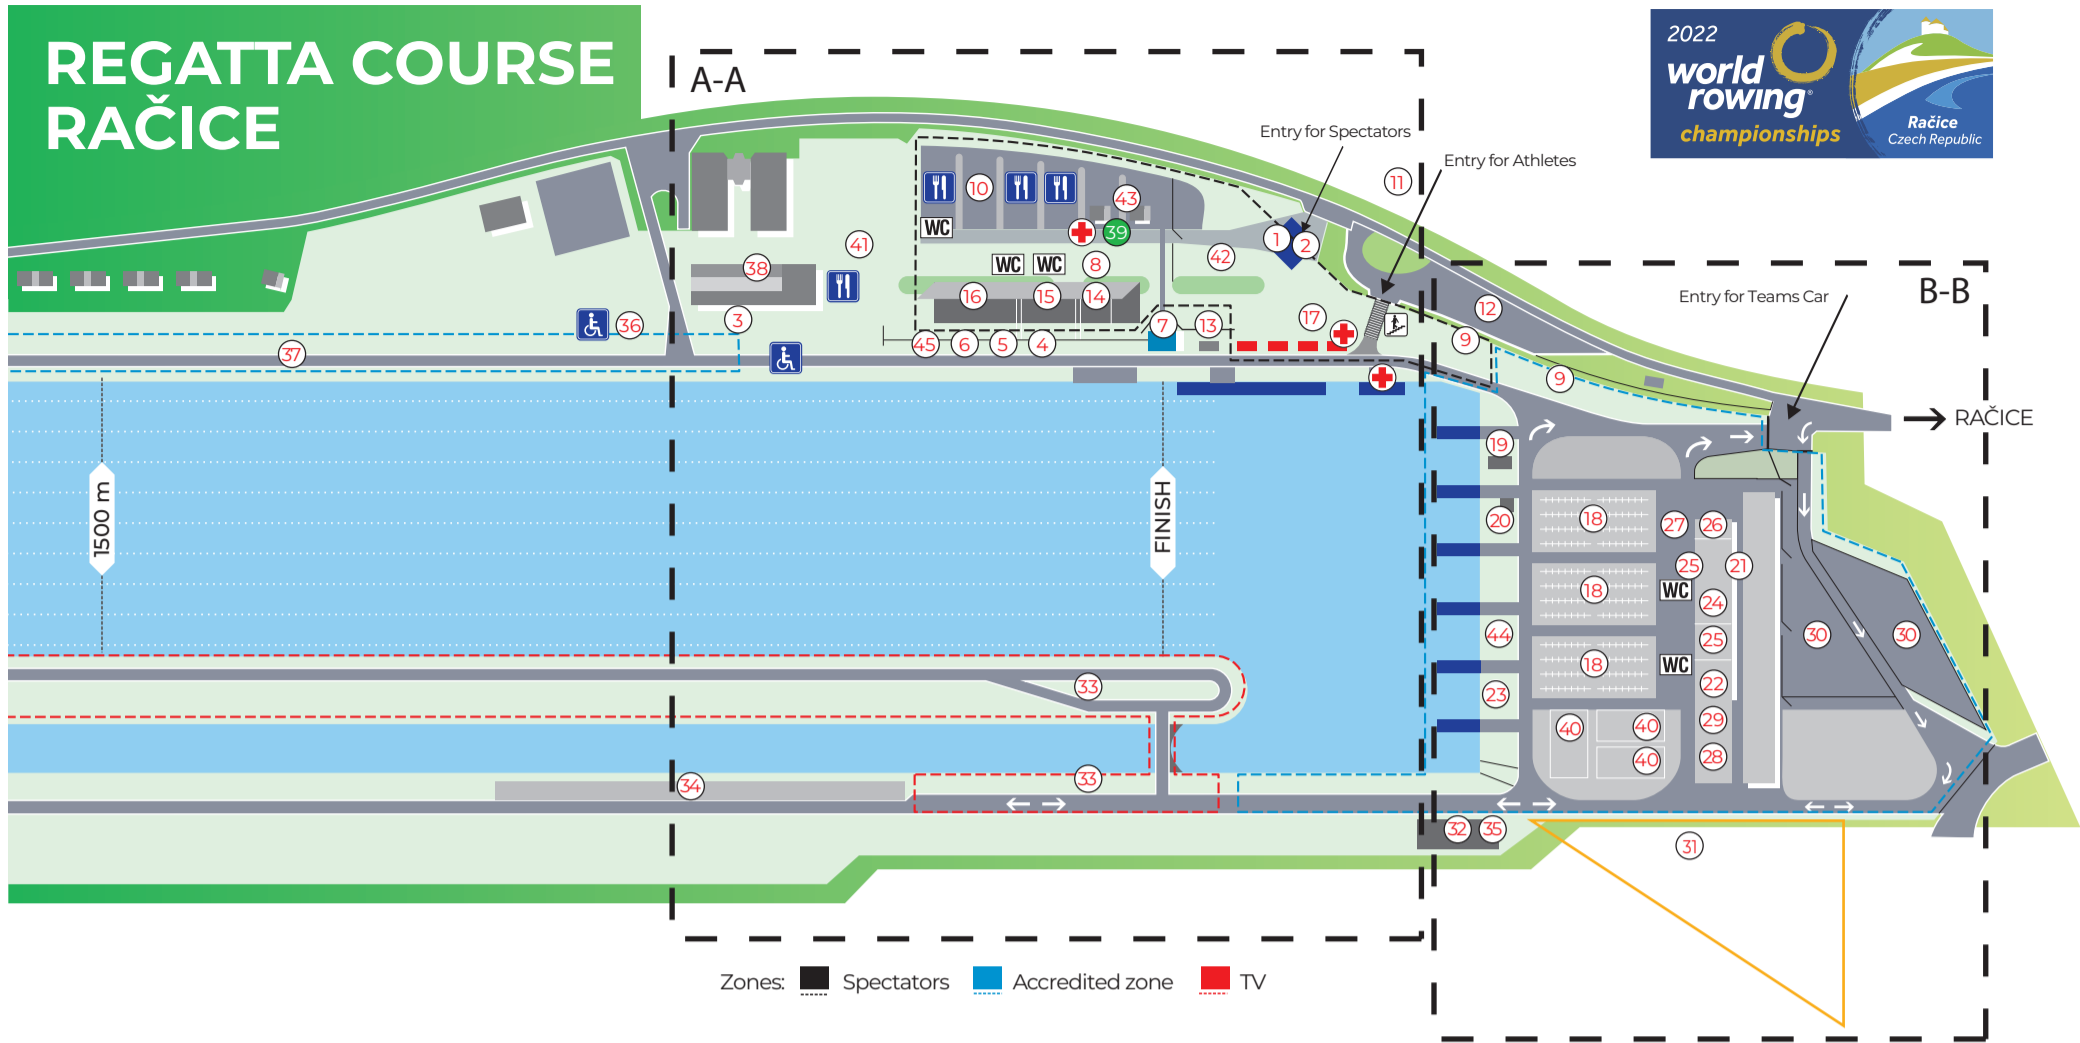

REGATTA COURSE RAČICE

1 Accreditation	10 Refreshment	19 Control commission	28 Athletes weighing	37 Bike road for Coaches
2 Ticket office	11 Transport info	20 Boat numbers + GPS	29 Bag drop + Lost & Found	38 Administration building
3 Catering	12 Shuttle bus stop	21 Ergometers	30 Parking for teams	39 Police
4 Media Centre	13 Mixed zone	22 Massage & Para Classif.	31 Area for team tents	40 Boat Repair
5 Medical Centre	14 Presidents grandstands	23 Para athletes rest tent	32 Bike rental	41 Art Exhibition
6 Doping Control	15 Grandstands	24 Team info	33 TV compound	42 ATM
7 Finish tower	16 WR Family & Covered Grand.	25 Changing rooms	34 Parking for trailers	43 VIP Czech Rowing Assoc.
8 VVIP	17 First Aid	26 Boat weighing	35 Team Manager Meeting Room	44 Wheelchair ramp
9 Market place	18 Boat storage	27 Boat washing	36 Parking media, OC, WR	45 TM Work Space

A-A

B-B