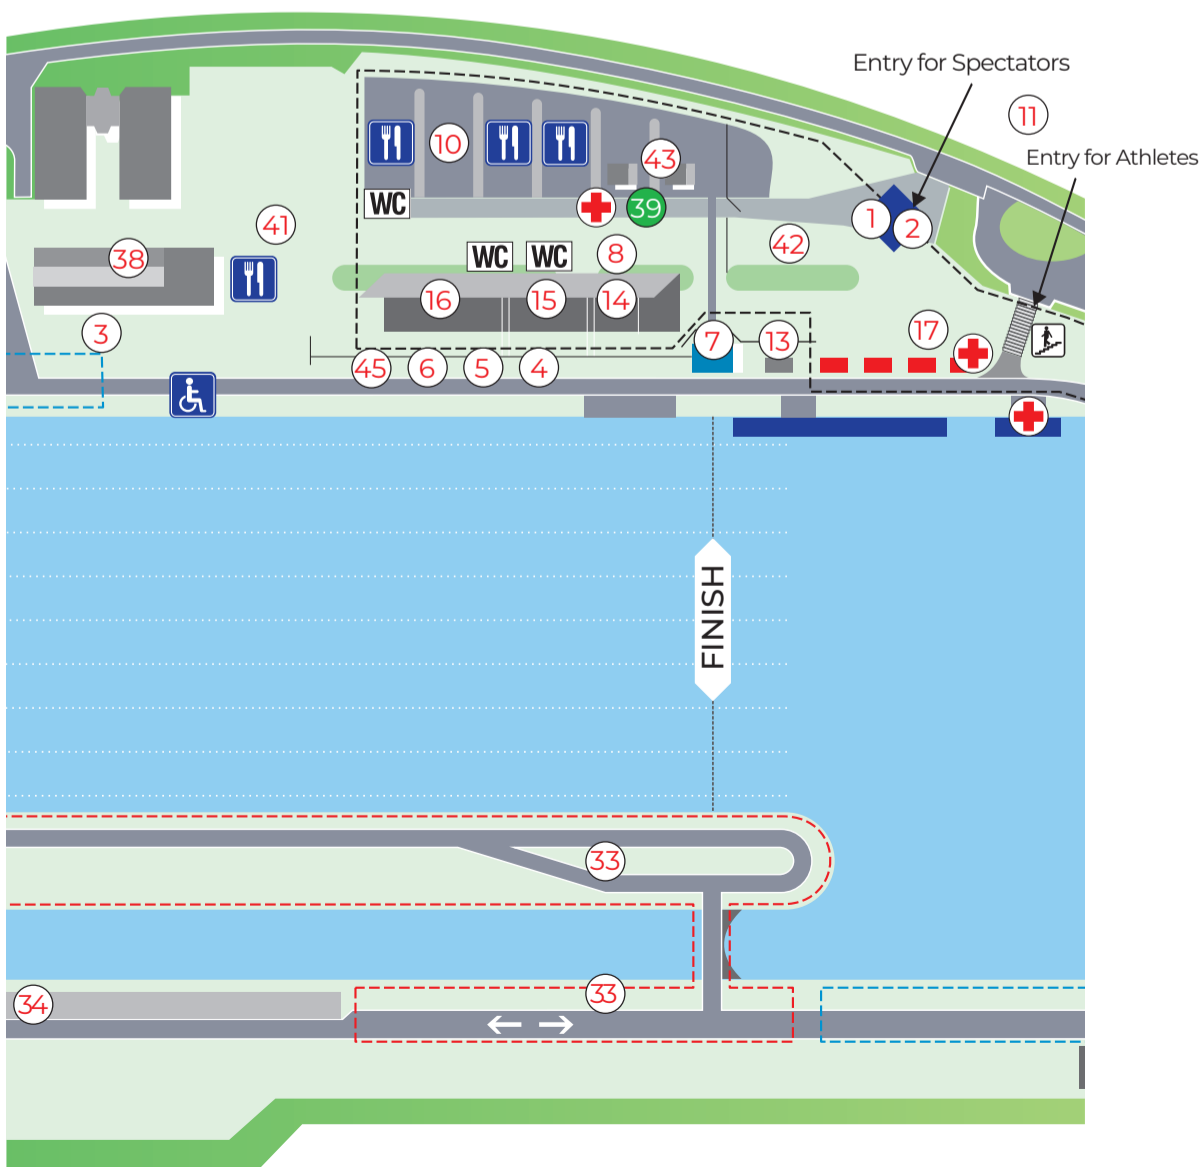

REGATTA COURSE RAČICE

1 Accreditation	10 Refreshment	19 Control commission	28 Athletes weighing	37 Bike road for Coaches
2 Ticket office	11 Transport info	20 Boat numbers + GPS	29 Bag drop + Lost & Found	38 Administration building
3 Catering	12 Shuttle bus stop	21 Ergometers	30 Parking for teams	39 Police
4 Media Centre	13 Mixed zone	22 Massage & Para Classif.	31 Area for team tents	40 Boat Repair
5 Medical Centre	14 Presidents grandstands	23 Para athletes rest tent	32 Bike rental	41 Art Exhibition
6 Doping Control	15 Grandstands	24 Team info	33 TV compound	42 ATM
7 Finish tower	16 WR Family & Covered Grand.	25 Changing rooms	34 Parking for trailers	43 VIP Czech Rowing Assoc.
8 VVIP	17 First Aid	26 Boat weighing	35 Team Manager Meeting Room	44 Wheelchair ramp
9 Market place	18 Boat storage	27 Boat washing	36 Parking media, OC, WR	45 TM Work Space

A-A

B-B